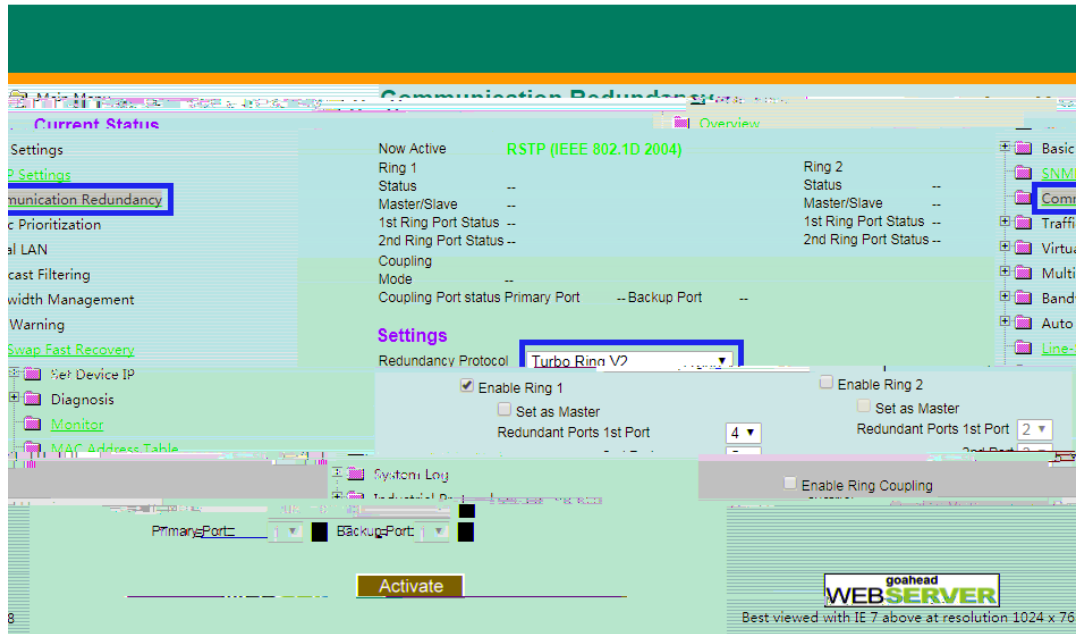

Turbo Ring

1

2

3 Turbo Ring

MSTR/HEAD Model : EDS-518E-SS-SC-4GTXSFP IP : 192.168.127.253 MAC Address : 00-90-E8-5C-4E-A3 STATE
CPLR/TAII Name : Serial No : TAFJD1040561 Firmware Version : V5.1 build 16072215 PWR1
Location : Switch Location ABC-02-USB-T : Device Not Present PWR2 FAULT

Home Redundant Protocol

Protocol Turbo Ring V2

Status

- Multicast
- QoS
- Security
- DHCP
- SNMP
- Industrial Protocol
- Diagnostics
- Monitoring

Active Protocol None

Ring	Role	Turbo Ring Status	1st Port Status
Ring 1	--	--	--
Ring 2	--	--	--

Ring Coupling	Role	Primary Port Status	Backup Port S
Ring Coupling	--	--	--

Settings

Ring 1 Ring 2

Set as Master Set as Master

Redundant Ports 1st Port G1 2nd Port G2

Redundant Ports 1st Port G3 2nd Port G4