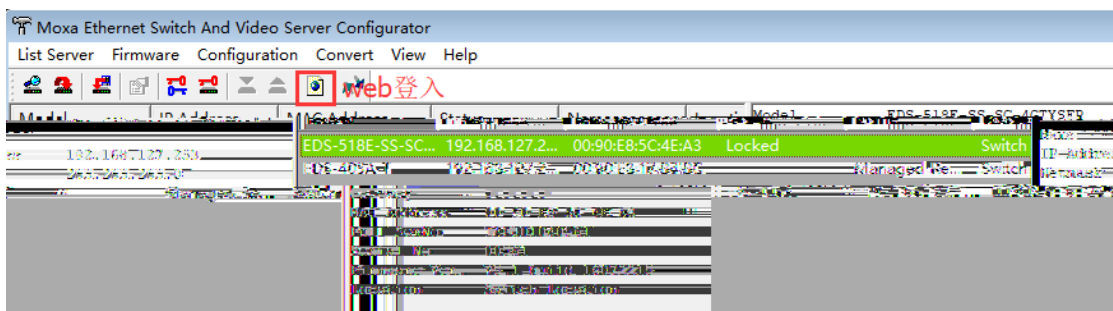

Turbo Ring

1

2

3 Turbo Ring

MSTR/HEAD Model : EDS-518E-SS-SC-4GTXSFP IP : 192.168.127.253 MAC Address : 00-90-E8-5C-4E-A3 STATE
CPLR/TAII Name : Serial No : TAFJD1040561 Firmware Version : V5.1 build 16072215 PWR1
Location : Switch Location ABC-02-USB-T : Device Not Present PWR2 FAULT

Home Redundant Protocol

Protocol Turbo Ring V2

Status

- Multicast
- QoS
- Security
- DHCP
- SNMP
- Industrial Protocol
- Diagnostics
- Monitoring

Active Protocol None

Ring	Role	Turbo Ring Status	1st Port Status
Ring 1	--	--	--
Ring 2	--	--	--

Ring Coupling	Role	Primary Port Status	Backup Port S
Ring Coupling	--	--	--

Settings

Ring 1 Ring 2

Set as Master Set as Master

Redundant Ports 1st Port G1 2nd Port G2

Redundant Ports 1st Port G3 2nd Port G4