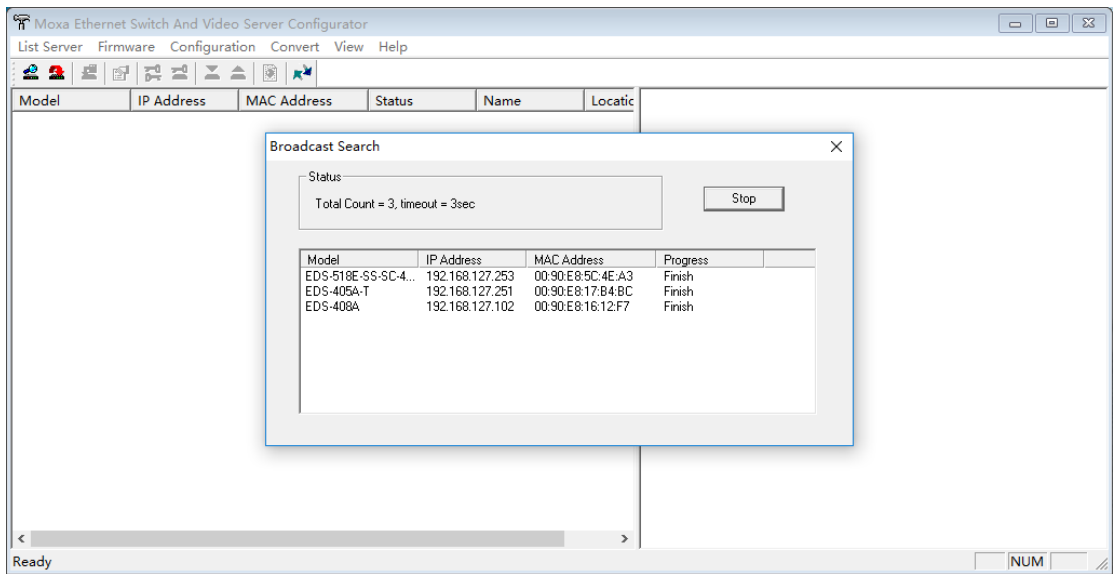

Turbo Ring

1

2

3 Turbo Ring

MSTR/HEAD Model : EDS-518E-SS-SC-4GTXSFP IP : 192.168.127.253 MAC Address : 00-90-E8-5C-4E-A3 STATE
CPLR/TAII Name : Serial No : TAFJD1040561 Firmware Version : V5.1 build 16072215 PWR1
Location : Switch Location ABC-02-USB-T : Device Not Present PWR2 FAULT

Home Redundant Protocol

Protocol Turbo Ring V2

Status

- Multicast
- QoS
- Security
- DHCP
- SNMP
- Industrial Protocol
- Diagnostics
- Monitoring

Active Protocol None

Ring	Role	Turbo Ring Status	1st Port Status
Ring 1	--	--	--
Ring 2	--	--	--